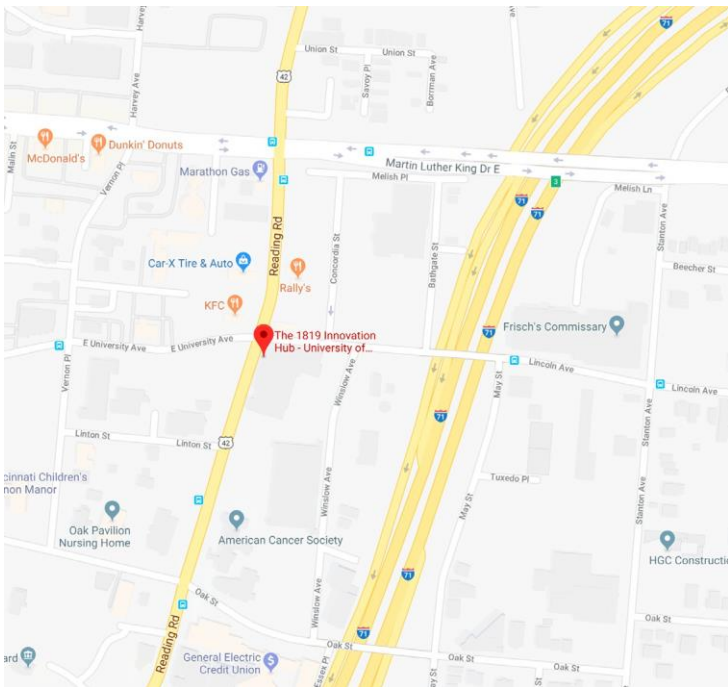

# Directions and Parking

[View on Google Maps](#)

## 1819 Innovation Hub

2900 Reading Road Cincinnati, OH 45206

## VIA I-71 SOUTH

- Take exit 3 toward Taft Road
- Keep right onto Martin Luther King Drive West and turn right
- Turn left onto Reading Road
- Turn left onto Lincoln Avenue
- Turn right onto Winslow Street
- You may park in either lot on your left or right

## VIA I-71 NORTH

- Take exit 2 on the right toward Martin Luther King
- Turn right onto Martin Luther King
- Turn left on Reading Road
- Turn left onto Lincoln Avenue
- Turn right onto Winslow Street
- You may park in either lot on your left or right